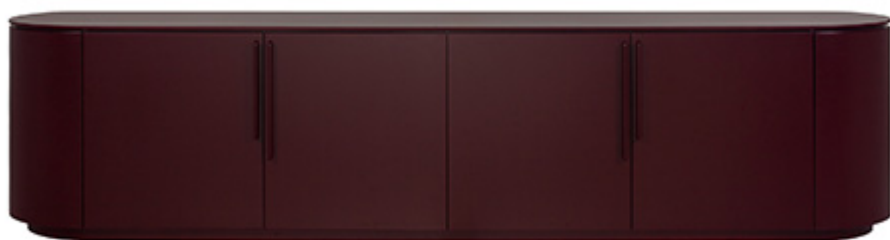

Celeste 011 Lowboard

Celeste Lowboard introduces a sense of calm elegance to the room. Its soft curves and continuous lines create a fluid, horizontal presence that feels both refined and understated. A sculptural piece that integrates seamlessly while elevating the space.